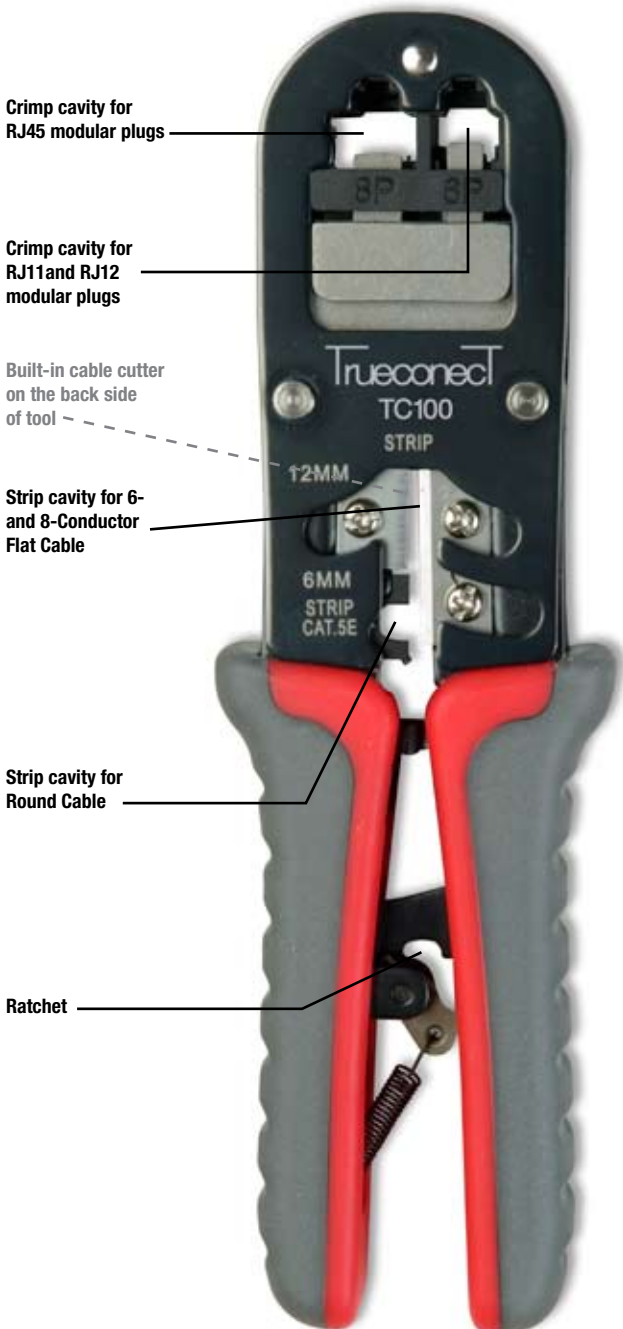

TrueConnect RJ45 and RJ11/12 Crimp Tool offers a smooth ratcheting cycle with multiple crimp cavities for both RJ45 and RJ11/12 modular connectors. Also included are stripping cavities for 6- and 8-conductor flat cable or round cable.

TrueConnect Modular Plugs support Cat5, Cat5E and Cat6 shielded and unshielded cable and beat competitive brands in three very important criteria – performance, price and length of service. Each TrueConnect modular plug offers 50µm gold plating. This, along with

our polishing system provide a more durable performing modular plug contact. Modular plugs with less gold plating and that are not polished begin to show early signs of wear and tear in insertion and pulling lifecycle testing. The TrueConnect advantage is a wider separation on the 3-prong contact, providing a surer grip and firmer connection. The RJ45 three-piece design provides easy installation and optimal performance.

TrueConnect Strain Relief Boots provide protection on the modular plug connections plus color coding identification for large bundles of cables. These PVC Strain Relief Boots are for RJ45 Modular Plugs and are available in PVC and PVC + ABS providing a snagless full cover or just a snagless cover.

Modular Plugs

Stock No.	Part No.	Description	Plug Type	Plug Category
Modular plug, 8 position, 8 contact, 50um, round, solid Cat6 (unshielded) cable				
904X145	TC88C6RS100	Pack of 100	RJ45	Cat6
904X150	TC88C6RS1000	Pack of 1000	RJ45	Cat6
Modular plug, 8 position, 8 contact, 50um, round for solid Cat5e (unshielded) cable				
904X103	TC88C5ERS100	Pack of 100	RJ45	Cat5e
904X105	TC88C5ERS1000	Pack of 1000	RJ45	Cat5e
Modular plug, 8 position, 8 contact, 50um, for Cat5e (shielded), round solid cable				
904X122	TC88C5ESHRS100	Pack of 100	RJ45	Cat5e
904X124	TC88C5ESHRS1000	Pack of 1000	RJ45	Cat5e
Modular plug, 8 position, 8 contact, 50um, flat for stranded Cat5 (unshielded) cable				
904X160	TC88C5FST100	Pack of 100	RJ45	Cat5
904X165	TC88C5FST1000	Pack of 1000	RJ45	Cat5
Modular plug, 6 position, 6 contact, 50um, round for solid (unshielded) cable				
904X115	TC66RS100	Pack of 100	RJ12	
904X120	TC66RS1000	Pack of 1000	RJ12	
Modular plug 6 position, 6 contact, 50um, flat for stranded (unshielded) cable				
904X190	TC66FST100	Pack of 100	RJ12	
904X195	TC66FST1000	Pack of 1000	RJ12	
Modular plug, 6 position, 4 contact, 50um, round for solid (unshielded) cable				
904X130	TC64RS100	Pack of 100	RJ11	
904X135	TC64RS1000	Pack of 1000	RJ11	
Modular plug, 6 position, 4 contact, 50um, flat for stranded (unshielded) cable				
904X175	TC64FST100	Pack of 100	RJ11	
904X180	TC64FST1000	Pack of 1000	RJ11	
Handset Modular plug, 4 position, 4 contact, 50um, flat for stranded (unshielded) cable				
904X205	TC44FST100	Pack of 100		
904X210	TC44FST1000	Pack of 1000