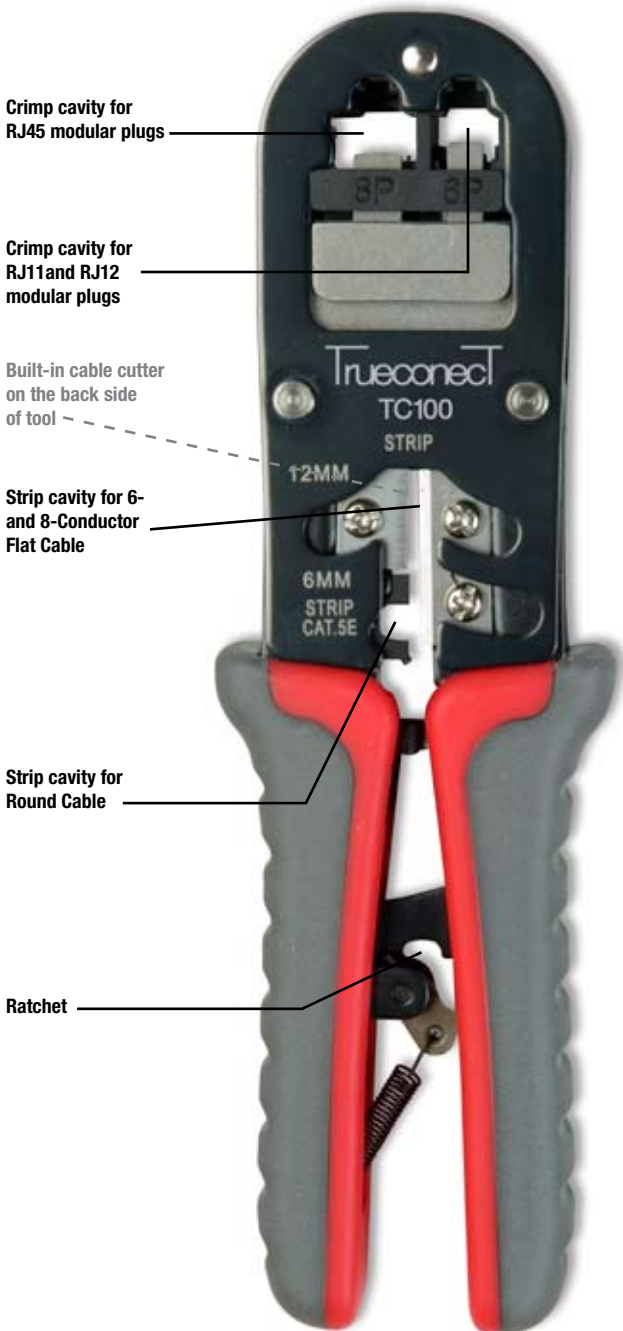

TrueConnect RJ45 and RJ11/12 Crimp Tool offers a smooth ratcheting cycle with multiple crimp cavities for both RJ45 and RJ11/12 modular connectors. Also included are stripping cavities for 6- and 8-conductor flat cable or round cable.

TrueConnect Modular Plugs support Cat5, Cat5E and Cat6 shielded and unshielded cable and beat competitive brands in three very important criteria – performance, price and length of service. Each TrueConnect modular plug offers 50µm gold plating. This, along with

our polishing system provide a more durable performing modular plug contact. Modular plugs with less gold plating and that are not polished begin to show early signs of wear and tear in insertion and pulling lifecycle testing. The TrueConnect advantage is a wider separation on the 3-prong contact, providing a surer grip and firmer connection. The RJ45 three-piece design provides easy installation and optimal performance.

TrueConnect Strain Relief Boots provide protection on the modular plug connections plus color coding identification for large bundles of cables. These PVC Strain Relief Boots are for RJ45 Modular Plugs and are available in PVC and PVC + ABS providing a snagless full cover or just a snagless cover.

Modular Plugs

Stock No.	Part No.	Description	Plug Type	Plug Category
Modular plug, 8 position, 8 contact, 50um, round, solid Cat6 (unshielded) cable				
904X145	TC88C6RS100	Pack of 100	RJ45	Cat6
904X150	TC88C6RS1000	Pack of 1000	RJ45	Cat6
Modular plug, 8 position, 8 contact, 50um, round for solid Cat5e (unshielded) cable				
904X103	TC88C5ERS100	Pack of 100	RJ45	Cat5e
904X105	TC88C5ERS1000	Pack of 1000	RJ45	Cat5e
Modular plug, 8 position, 8 contact, 50um, for Cat5e (shielded), round solid cable				
904X122	TC88C5ESHRS100	Pack of 100	RJ45	Cat5e
904X124	TC88C5ESHRS1000	Pack of 1000	RJ45	Cat5e
Modular plug, 8 position, 8 contact, 50um, flat for stranded Cat5 (unshielded) cable				
904X160	TC88C5FST100	Pack of 100	RJ45	Cat5
904X165	TC88C5FST1000	Pack of 1000	RJ45	Cat5
Modular plug, 6 position, 6 contact, 50um, round for solid (unshielded) cable				
904X115	TC66RS100	Pack of 100	RJ12	
904X120	TC66RS1000	Pack of 1000	RJ12	
Modular plug 6 position, 6 contact, 50um, flat for stranded (unshielded) cable				
904X190	TC66FST100	Pack of 100	RJ12	
904X195	TC66FST1000	Pack of 1000	RJ12	
Modular plug, 6 position, 4 contact, 50um, round for solid (unshielded) cable				
904X130	TC64RS100	Pack of 100	RJ11	
904X135	TC64RS1000	Pack of 1000	RJ11	
Modular plug, 6 position, 4 contact, 50um, flat for stranded (unshielded) cable				
904X175	TC64FST100	Pack of 100	RJ11	
904X180	TC64FST1000	Pack of 1000	RJ11	
Handset Modular plug, 4 position, 4 contact, 50um, flat for stranded (unshielded) cable				
904X205	TC44FST100	Pack of 100		
904X210	TC44FST1000	Pack of 1000