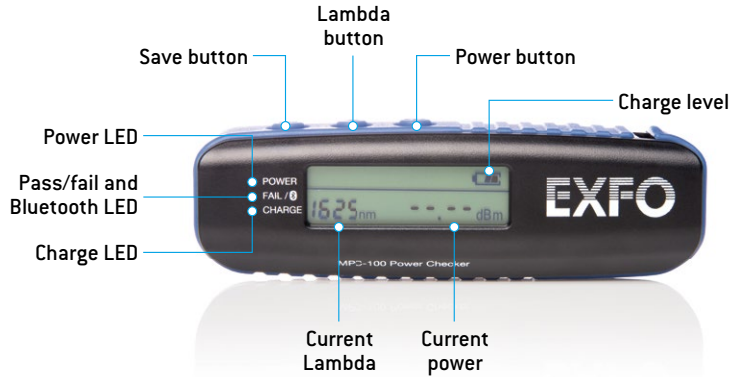

MPC-100

OPTICAL POWER CHECKER

Stk# [880X492](#)

This micro optical power checker brings optical testing capability to your Android or iOS smart device.

SPEC SHEET

KEY FEATURES

Stand-alone operation

Compatible with Android and iOS devices

Wireless connection via Bluetooth™

Internal data storage

Small form factor, pocket-sized

Rechargeable battery

Backlit display

COMPLEMENTARY PRODUCT

Fiber Inspection Probe
FIP-425B/FIP-435B Wi-Fi

Fiber Inspection Kit
TK-MPC-FIP

The EXFO logo, consisting of the word 'EXFO' in a bold, blue, sans-serif font with horizontal lines through the letters.

CONTROLS AND OVERVIEW

OPTICAL AND ELECTRICAL PORTS

SMART DEVICE APPLICATION

This micro power checker communicates with the smart device via Bluetooth. Its straightforward and free smart applications make the operation of this instrument really simple. Data can be saved directly into the smart device for seamless sharing via text and emails.

SPECIFICATIONS^a

Model	MPC-103	MPC-103X
Wavelengths (nm)	850, 980, 1300, 1310, 1490, 1550, 1625	
Range (dBm)	-60 to 10	-45 to 23
Uncertainty (dB) ^b	±0.5	
Resolution (dB)	0.01	
Adapter type	Standard: universal 2.50 mm Optional: universal adapter for 1.25 mm	
Bluetooth™	4.0 BLE (4 m)	
OS	Android and iOS	
Battery autonomy	3 h continuous	
Storage	100 measurements internal (virtually unlimited via smart device and cloud)	
Size (H x W x D)	32 mm x 102 mm x 24 mm (1 ¼ in x 4 in x 15/16 in)	
Weight	70 g (0.15 lb)	