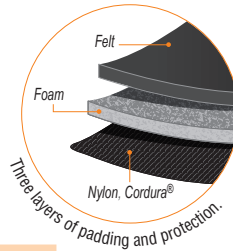

Cat. No.	Material	Length	Height	Weight (lbs.)
5139	canvas	12-1/2" (318 mm)	7" (178 mm)	.19
5139B	Cordura® Ballistic Nylon	12-1/2" (318 mm)	7" (178 mm)	.24
5139C	Cordura® Camouflage	12-1/2" (318 mm)	7" (178 mm)	.14

Cordura® is a registered trademark of INVISTA for durable fabrics.

Zipper Bags – Canvas, 4-Pack

- Includes four assorted colors (olive, orange, royal-blue, and yellow) to organize and categorize important tools.
- Constructed of No. 10 canvas with heavy-duty brass zipper.
- Convenient storage for pliers, wrenches, screwdrivers, nut drivers, other tools and spare parts.
- Overall size: 12-1/2" (318 mm) long x 7" (178 mm) high.

5140

Cat. No.	Description	Weight (lbs.)
5140	4 zipper bags - canvas	.80

Padded Cordura® Zipper Bag

- Constructed of Cordura®, a high performance fabric resistant to abrasions, tears, and scuffs.
- Three-layer padding provides additional protection to contents.
- Heavy-duty nylon zipper.
- Overall size: 12-1/2" (318 mm) x 7" (178 mm).

5139PAD

Cordura® is a registered trademark of INVISTA for durable fabrics.

Cat. No.	Material	Length	Height	Color	Weight (lbs.)
5139PAD	Cordura®	12-1/2" (318 mm)	7" (178 mm)	black	.28

Canvas Zipper Bags – Consumables