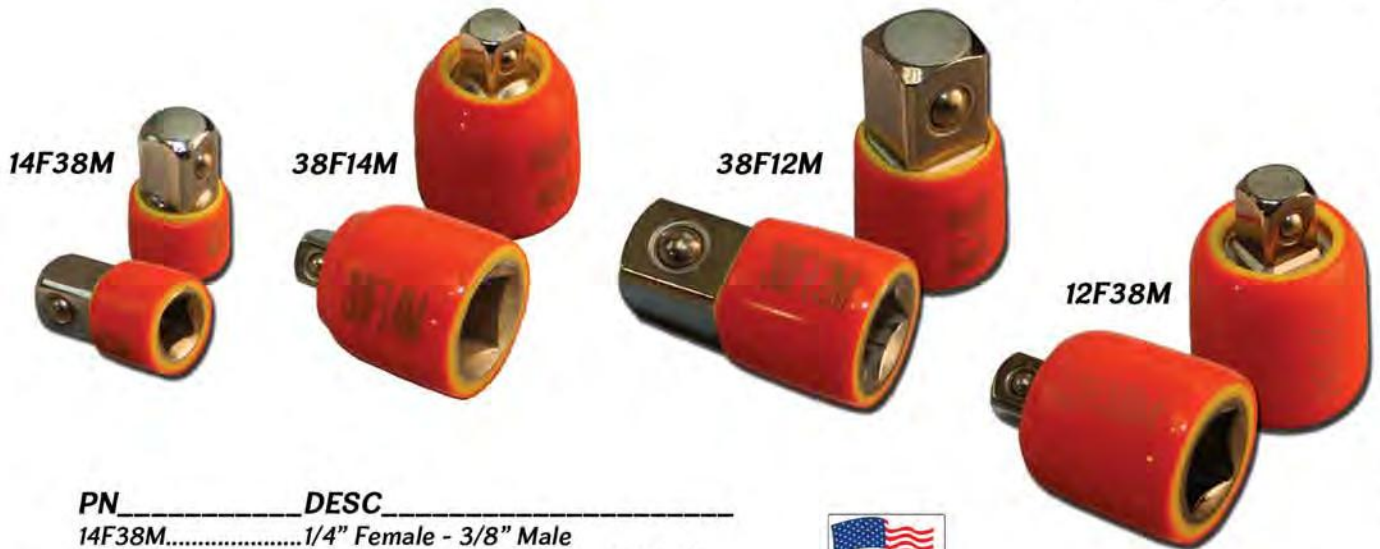

Wobble / Fixed Extension Bars

The New Wobble / Fixed Extension Bars from Cementex provide the best of both worlds. The convenience and improved access to unique locations that is achieved with a wobble, plus the improved torque provided by a fixed Extension Bar; all in one.

PN	DESC
IB14-3WF.....	1/4" Drive - 3" Wobble / Fixed Extension Bar
IB14-6WF.....	1/4" Drive - 6" Wobble / Fixed Extension Bar
IB38-3WF.....	3/8" Drive - 3" Wobble / Fixed Extension Bar
IB38-6WF.....	3/8" Drive - 6" Wobble / Fixed Extension Bar
IB12-6WF.....	1/2" Drive - 6" Wobble / Fixed Extension Bar

Extension Bars/Socket Adapters

Socket Adapters

PN	DESC
14F38M.....	1/4" Female - 3/8" Male
14F38M W/W.....	1/4" Female - 3/8" Male with Washer
38F14M.....	3/8" Female - 1/4" Male
38F14M W/W.....	3/8" Female - 1/4" Male with Washer
38F14M-6.....	3/8" Female - 1/4" Male 6" Length
38F12M.....	3/8" Female - 1/2" Male
38F12M W/W.....	3/8" Female - 1/2" Male with Washer
12F38M.....	1/2" Female - 3/8" Male
12F38M W/BOOT....	1/2" Female - 3/8" Male with Boot
12F38ML.....	1/2" Female - 3/8" Male Extender
12F34M.....	1/2" Female - 3/4" Male
34F12M.....	3/4" Female - 2-1/4" Male