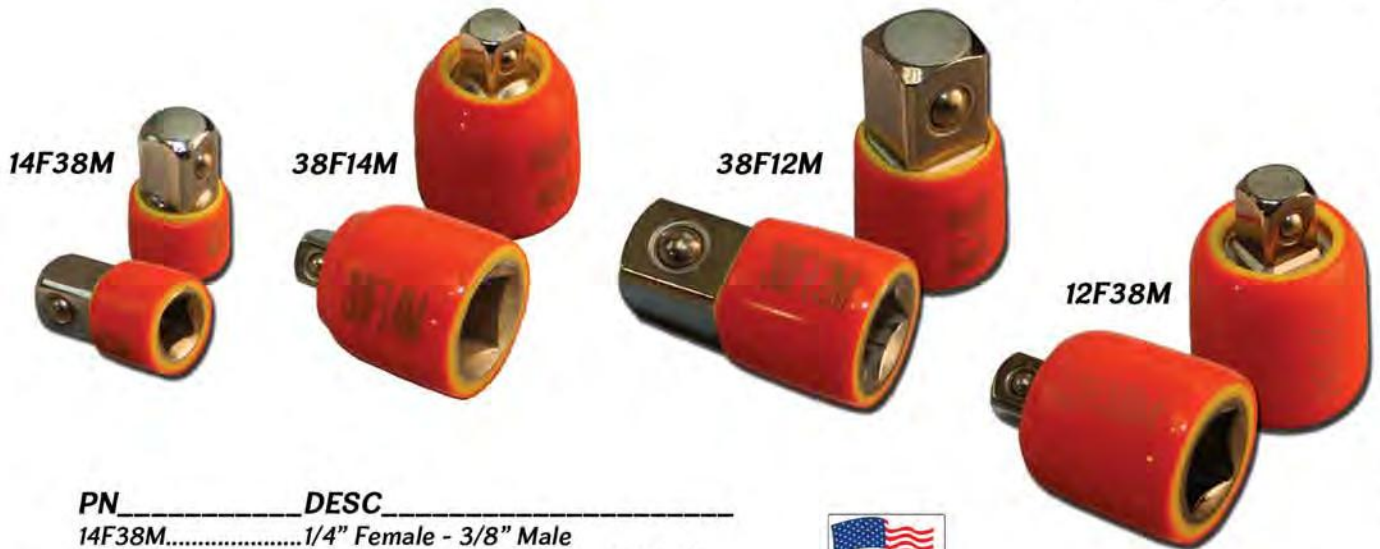

# Wobble / Fixed Extension Bars

The New Wobble / Fixed Extension Bars from Cementex provide the best of both worlds. The convenience and improved access to unique locations that is achieved with a wobble, plus the improved torque provided by a fixed Extension Bar; all in one.

PN	DESC
IB14-3WF.....	1/4" Drive - 3" Wobble / Fixed Extension Bar
IB14-6WF.....	1/4" Drive - 6" Wobble / Fixed Extension Bar
IB38-3WF.....	3/8" Drive - 3" Wobble / Fixed Extension Bar
IB38-6WF.....	3/8" Drive - 6" Wobble / Fixed Extension Bar
IB12-6WF.....	1/2" Drive - 6" Wobble / Fixed Extension Bar

# Socket Adapters

PN	DESC
14F38M.....	1/4" Female - 3/8" Male
14F38M W/W.....	1/4" Female - 3/8" Male with Washer
38F14M.....	3/8" Female - 1/4" Male
38F14M W/W.....	3/8" Female - 1/4" Male with Washer
38F14M-6.....	3/8" Female - 1/4" Male 6" Length
38F12M.....	3/8" Female - 1/2" Male
38F12M W/W.....	3/8" Female - 1/2" Male with Washer
12F38M.....	1/2" Female - 3/8" Male
12F38M W/BOOT....	1/2" Female - 3/8" Male with Boot
12F38ML.....	1/2" Female - 3/8" Male Extender
12F34M.....	1/2" Female - 3/4" Male
34F12M.....	3/4" Female - 2-1/4" Male