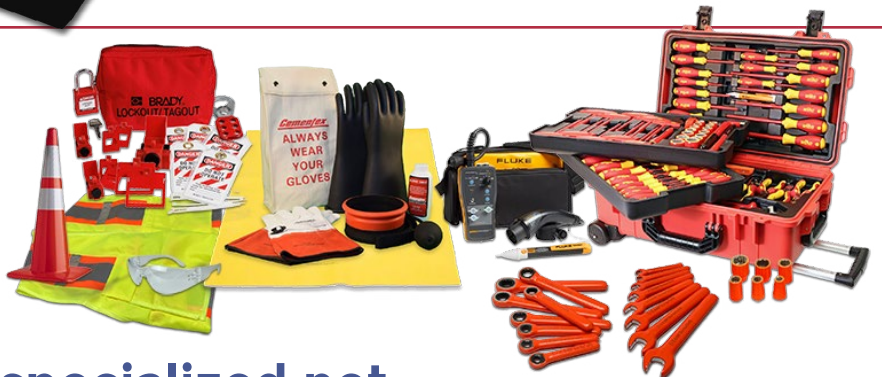

Safe, clean, affordable EV solutions from Specialized Products for EV labs, service techs, installation and EVSE chargers

SPC960 EV Powered Service Tech Equipment Solution Kit

Items Included:

- [045X116](#) Logging Multimeter True-RMS
- [045X252](#) Insulation Resistance Tester
- [278X038](#) 6" Wobble Fix Ext. Bar 3/8" Dr.
- [278X341](#) T-Handle Hex Wrench, 3/8"
- [278X370](#) Ratchet, 3/8" Dr.
- [278X399](#) Deep Socket, 3/8" Dr., 10mm, 12pt
- [278X512](#) Insulated T-Handle 3/8" Dr., Lg
- [278X514](#) Insulated 20mm Torx Socket, 3/8" Dr.
- [278X516](#) Insulated 25mm Torx Socket, 3/8" Dr.
- [278X517](#) Insulated 30mm Torx Socket, 3/8" Dr.
- [278X634](#) Plier, Slip Joint, 8"
- [278X674](#) Insulated 8" Water Pump Plier
- [278X738](#) T-25 Insulated CG Screwdriver
- [278X740](#) T-30 Insulated CG Screwdriver
- [278X773](#) 3/8" Torque Wrench 40-200 in/lbs
- [278X931](#) Insulated Diagonal Plier, 8"
- [278X988](#) Deep Socket, 3/8" Dr., 13mm, 12pt
- [278X992](#) Deep Socket, 3/8" Dr., 17mm, 12pt

Complete your EV Solutions package with these Safety Equipment items

[LEARN MORE](#)

Learn more about Insulated Tools & Testers for EVSE Installation and Electric Vehicles

[LEARN MORE](#)

www.specialized.net