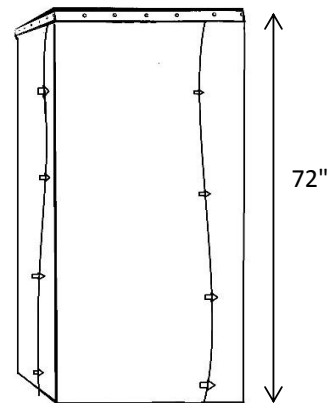

FRAME

- FIBERGLASS NON-CONDUCTIVE FRAME
- TWO METAL SHELTER CLAMPS TO ATTACH ONTO BUCKET LIP

OPTIONS

- 4800DP -WITH NON-DETACHABLE WALLS
- 4800DC - CANOPY ONLY. NO WALLS.
- 4800DS - CANOPY ONLY. NO WALLS OR WINDOW