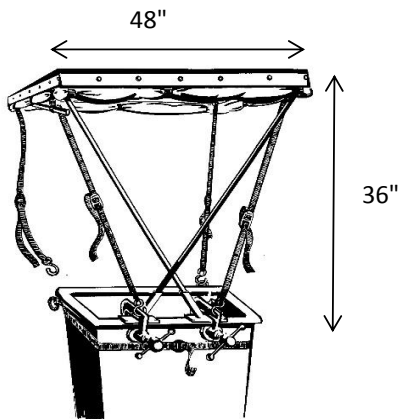

CREATIVE TENT SOLUTIONS

Industrial Pop-Up Tents & Umbrellas for Weather Protection

POP'N'WORK - 4800D

POP'N'WORK AERIAL TENTS SET-UP IN SECONDS WITH NO LOOSE PARTS. SUN PROTECTION OR COMPLETE WEATHERTIGHT ENCLOSURE.

FEATURES

- ◆ FOUR PIECE DETACHABLE CURTAINS ALLOW FOR A FLEXIBLE WORK SPACE.
- ◆ SLANTED ROOF TO CONTROL SHADE, RAIN RUNOFF OR WORK CLEARANCE.
- ◆ ATTACHED TO JUST ONE SIDE OF THE BUCKET FOR MAXIMUM WORK CLEARANCE.
- ◆ WEIGHT: 15LBS
- ◆ FOLDED DIMENSIONS: 62" x 8" x 8"

*Customization and additional features available

SPECIFICATIONS - 48" x 48" FOOTPRINT

COVER

- ◆ SILVER GRAY 600 DENIER ACRYLIC COATED POLYESTER ROOF . FIRE RETARDANT WATER REPELLENT, UV TREATED
- ◆ WHITE 250 DENIER COATED POLYESTER CURTAINS FLAME RETARDANT, UV TREATED AND WATER REPELLENT
- ◆ HIGH CLARITY DOUBLE POLISHED CLEAR VINYL FOR THE WINDOW

FRAME

- ◆ FIBERGLASS NON-CONDUCTIVE FRAME
- ◆ TWO METAL SHELTER CLAMPS TO ATTACH ONTO BUCKET LIP

OPTIONS

- ◆ 4800DP -WITH NON-DETACHABLE WALLS
- ◆ 4800DC - CANOPY ONLY. NO WALLS.
- ◆ 4800DS - CANOPY ONLY. NO WALLS OR WINDOW