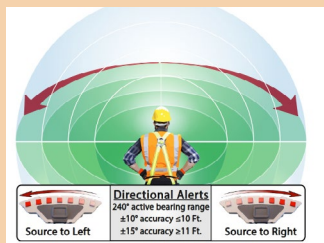

Power and Utility Safety Equipment

Specialized is your Power and Utility Safety resource. We stock all of these products to support your PPE needs for the Power and Utilities markets.

The Compass™ Personal Voltage & Current Detector

The Compass™ Personal Voltage & Current Detector is a smart life-saving device that detects energized sources and warns users long before they are in danger of being electrocuted. It alerts users of the proximity and direction of an energized source.

Compass™ is engineered to attach easily to the underside brim of any standard hard hat. Positioned within the user's peripherals, it is the first product of its kind to provide viewable alerts of any unseen electrical threats. This strategic placement allows it to provide a 360° detection area around the user. Once a threat is detected, Compass™ immediately provides the user with both audible and visual notifications.

- ✓ Improved Clips
- ✓ More sensitive if needed
- ✓ Easier to change and simple to change settings
- ✓ Smart adaptive feature when in use
- ✓ Water and dust resistant

Part#: **648X060** - CE60 (60Hz) ..... Price: **$375.00**

Part#: **648X050** - CE50 (50Hz)..... Price: **$375.00**