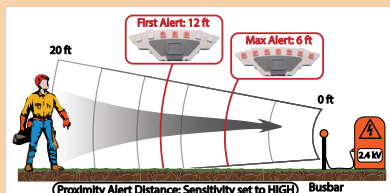

Power and Utility Safety Equipment

Specialized is your Power and Utility Safety resource. We stock all of these products to support your PPE needs for the Power and Utilities markets.

The Compass™ Personal Voltage & Current Detector

The Compass™ Personal Voltage & Current Detector is a smart life-saving device that detects energized sources and warns users long before they are in danger of being electrocuted. It alerts users of the proximity and direction of an energized source.

Compass™ is engineered to attach easily to the underside brim of any standard hard hat. Positioned within the user's peripherals, it is the first product of its kind to provide viewable alerts of any unseen electrical threats. This strategic placement allows it to provide a 360° detection area around the user. Once a threat is detected, Compass™ immediately provides the user with both audible and visual notifications.

- ✓ Improved Clips
- ✓ More sensitive if needed
- ✓ Easier to change and simple to change settings
- ✓ Smart adaptive feature when in use
- ✓ Water and dust resistant

Part#: **648X060** - CE60 (60Hz) ..... Price: **$375.00**

Part#: **648X050** - CE50 (50Hz)..... Price: **$375.00**